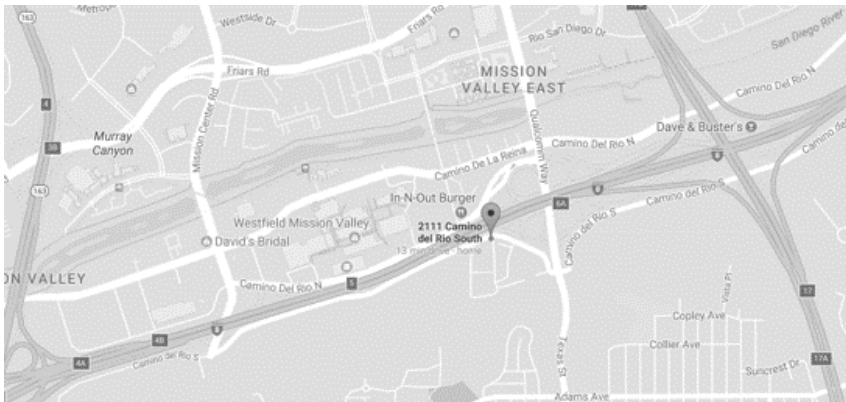

DIRECTIONS FROM THE 5

1. From either 5 North or 5 South, Head toward I8. Turn onto 8 East.
2. Take exit 5 for Mission Center Rd/Auto Circle
3. Turn right onto Auto Circle/Mission Center Rd. following the signs to Camino Del Rio S.
4. Turn Left onto Camino Del Rio S, you will see the Church on the right hand side, Linder Hall is near the top area of the Church.

DIRECTIONS FROM THE 15

1. From either 15 North or 15 south, head toward I8. Turn onto 8 West.
2. Take the Texas St/Qualcomm Way exit.
3. Stay in the left exit lane towards Texas St.
4. Merge onto Qualcomm Way/Texas St.
5. Turn right onto Camino Del Rio S, you will see the Church on the left hand side. Linder Hall is near the top area of the Church.